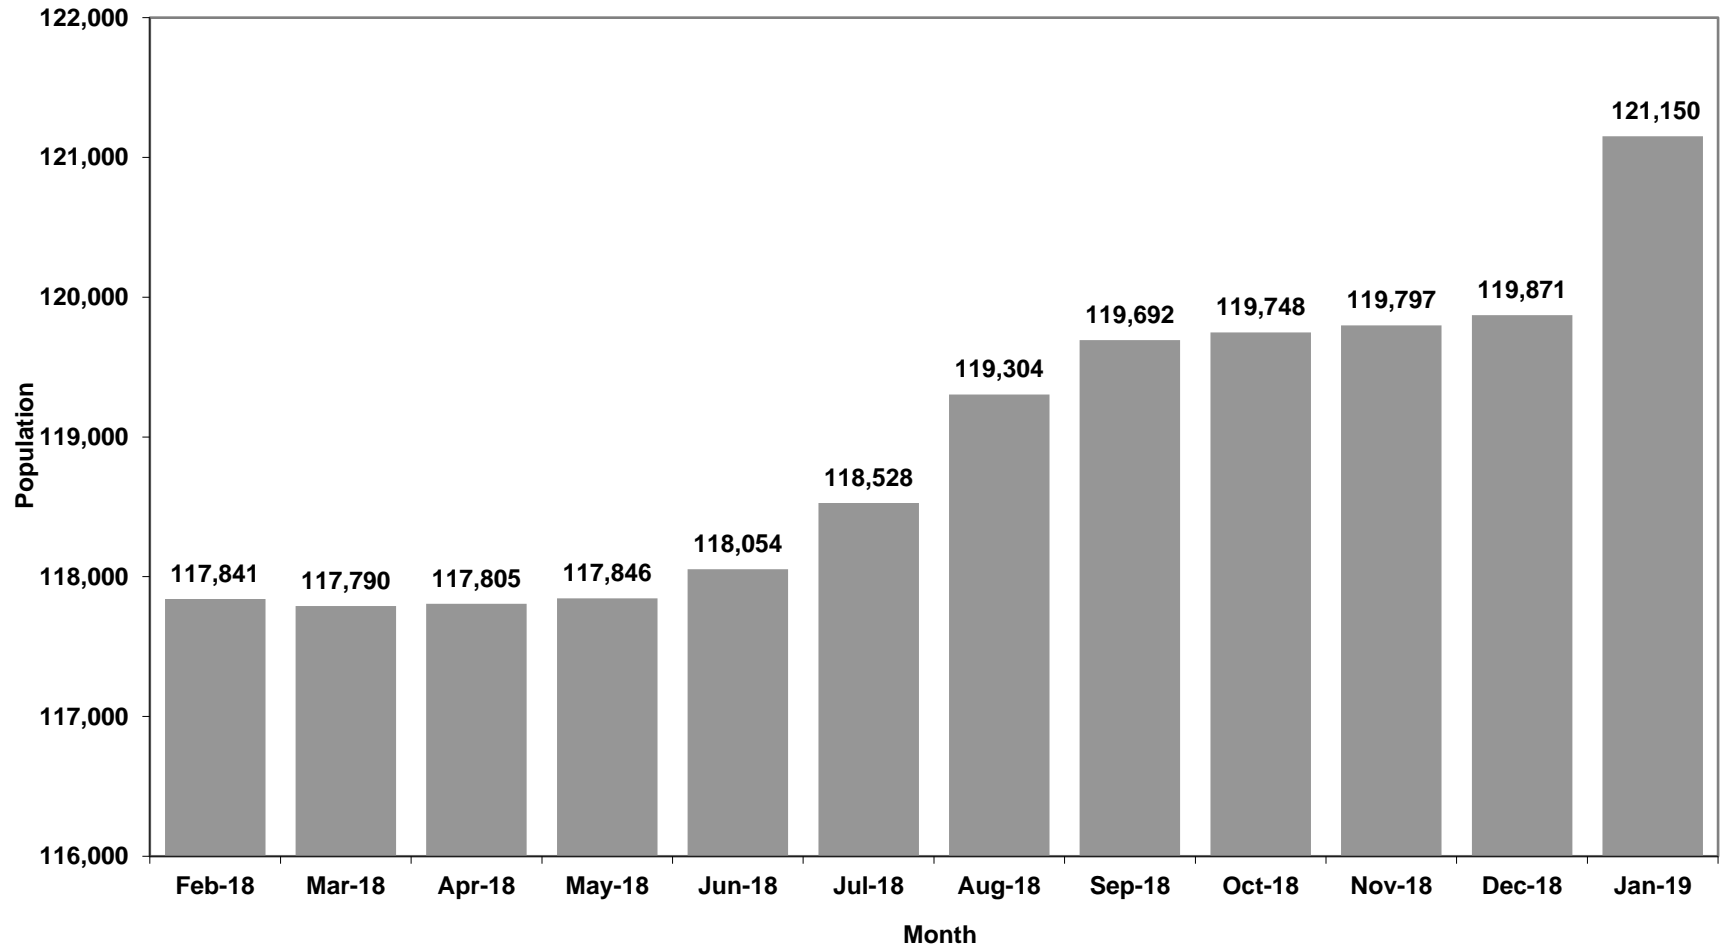

**City of College Station  
12 Month Population Estimate  
(Based on Certificates of Occupancies)**

Source: City of College Station, Department of Planning and Development Services  
\*Through January 2019